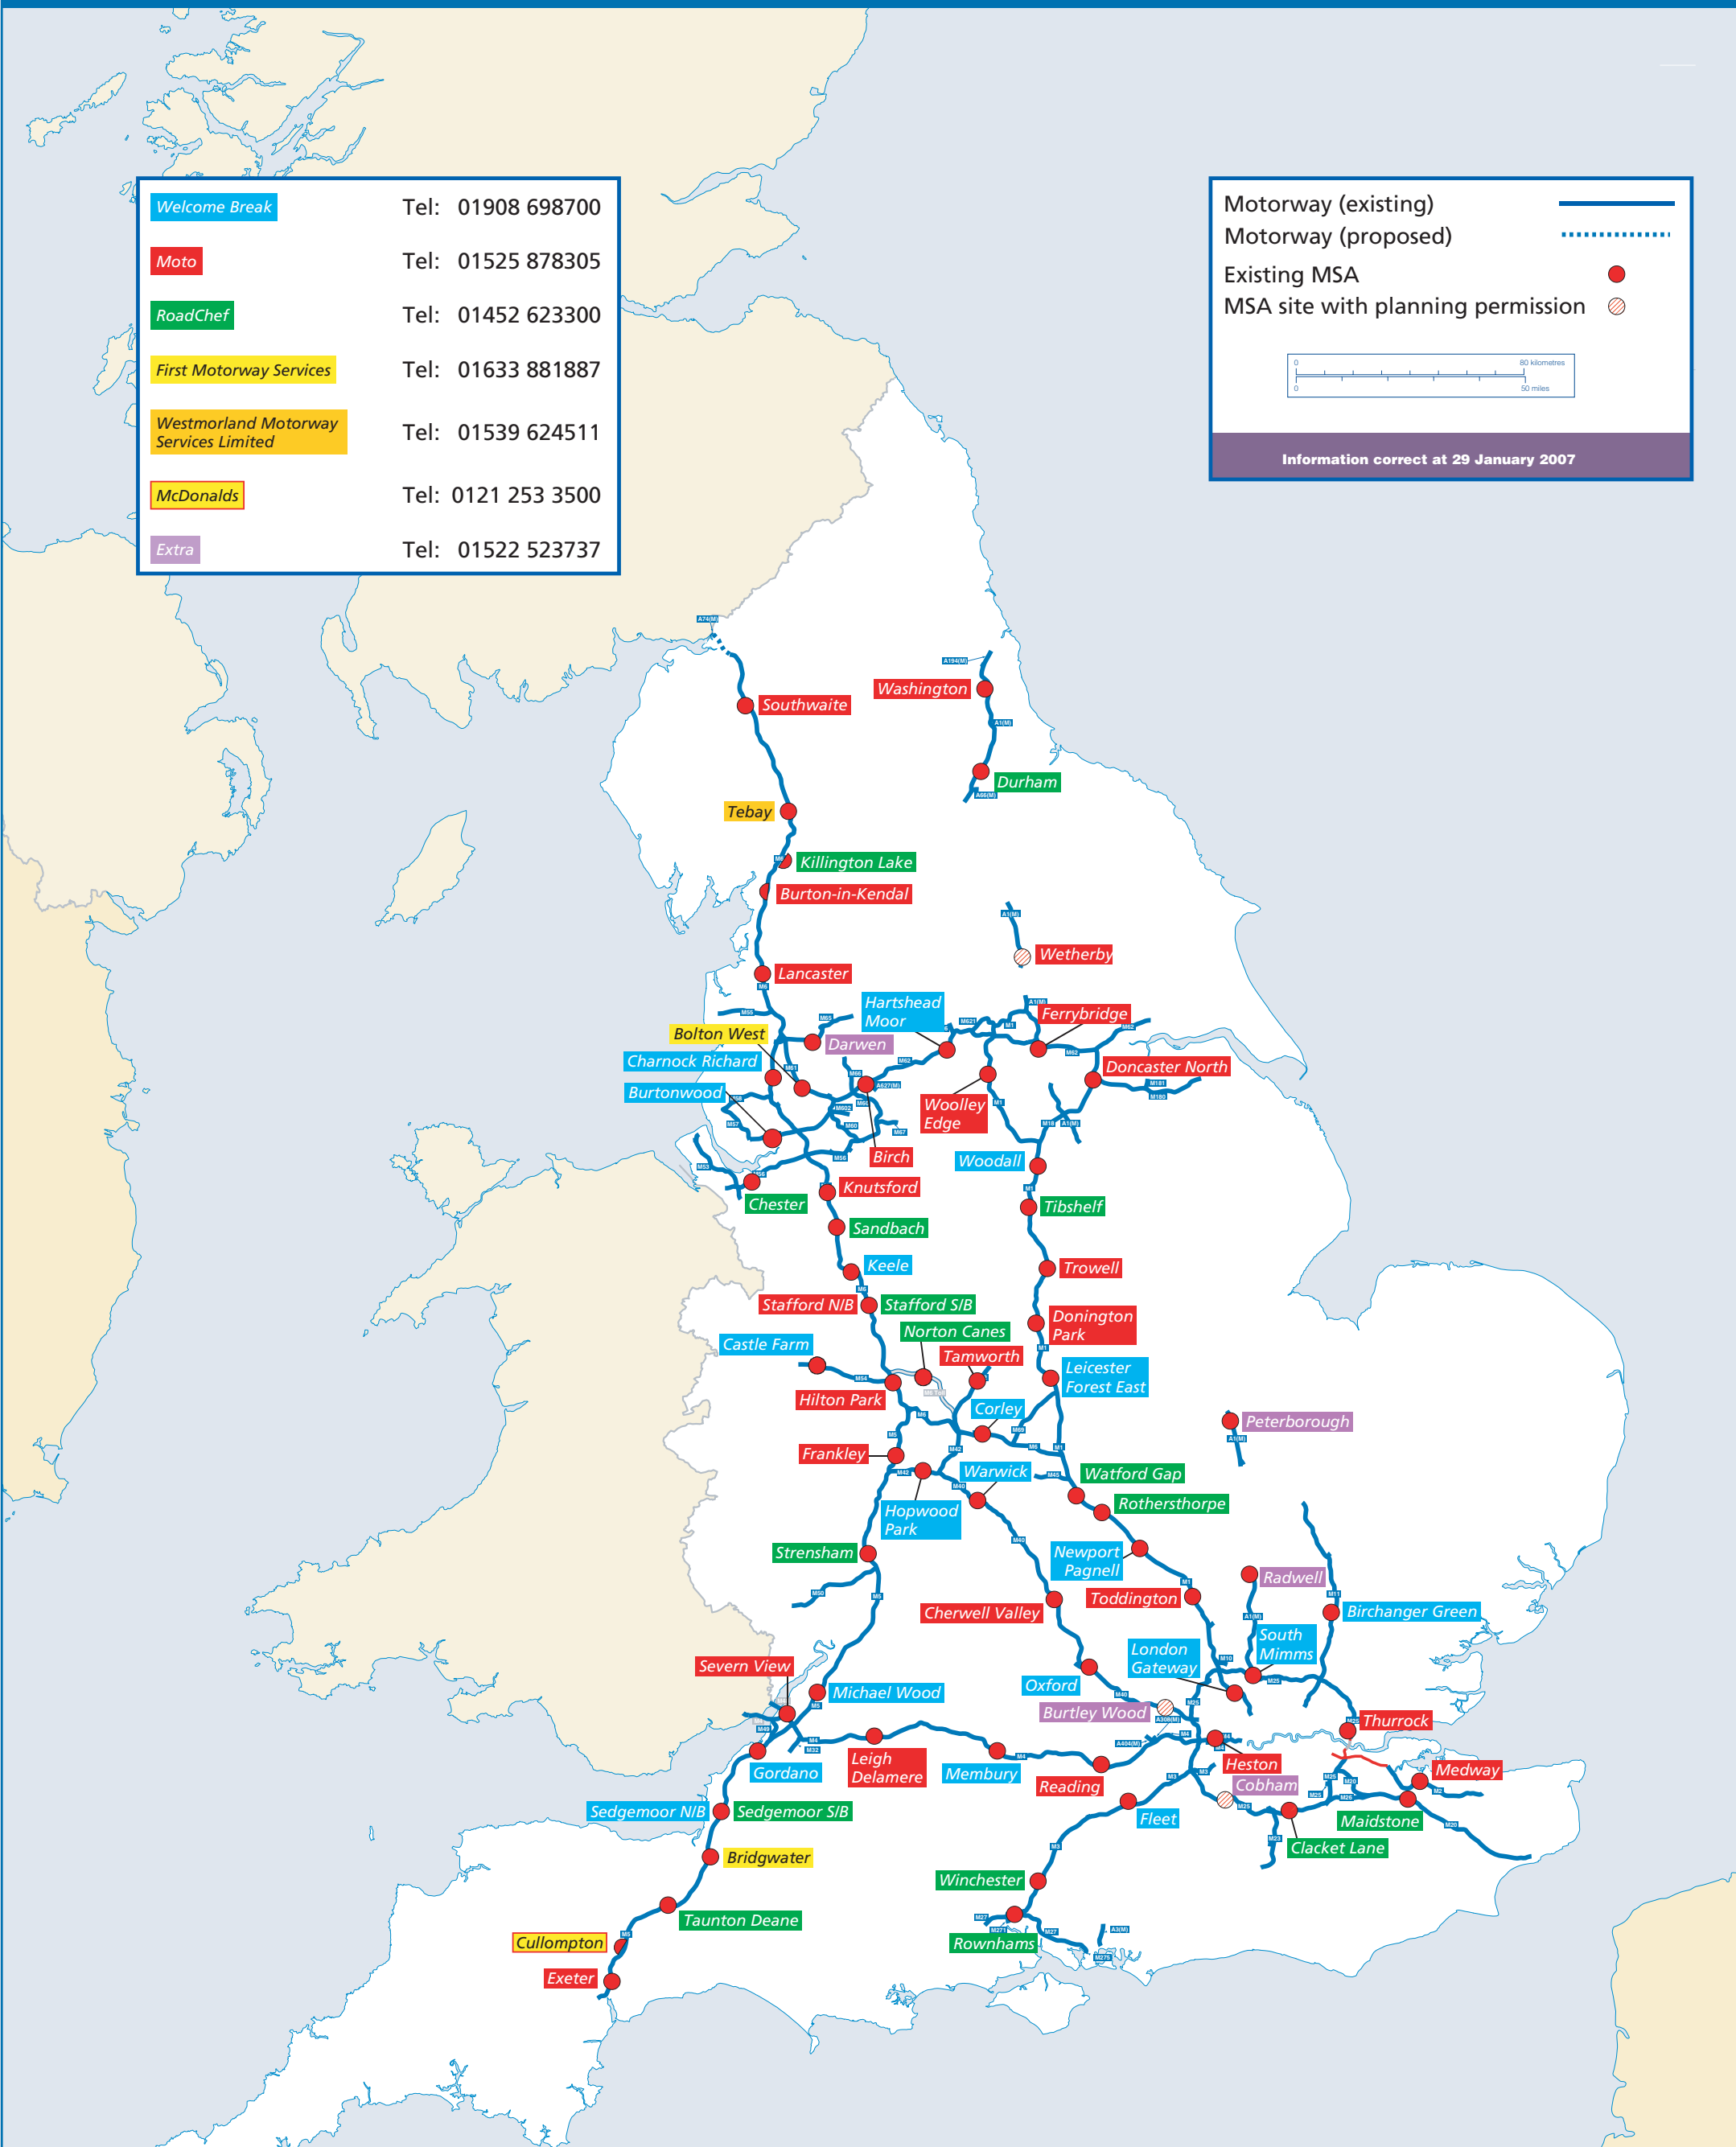

Welcome Break	Tel: 01908 698700
Moto	Tel: 01525 878305
RoadChef	Tel: 01452 623300
First Motorway Services	Tel: 01633 881887
Westmorland Motorway Services Limited	Tel: 01539 624511
McDonalds	Tel: 0121 253 3500
Extra	Tel: 01522 523737

Motorway (existing) ———
Motorway (proposed) - - - - -
Existing MSA ●
MSA site with planning permission ◐

Information correct at 29 January 2007